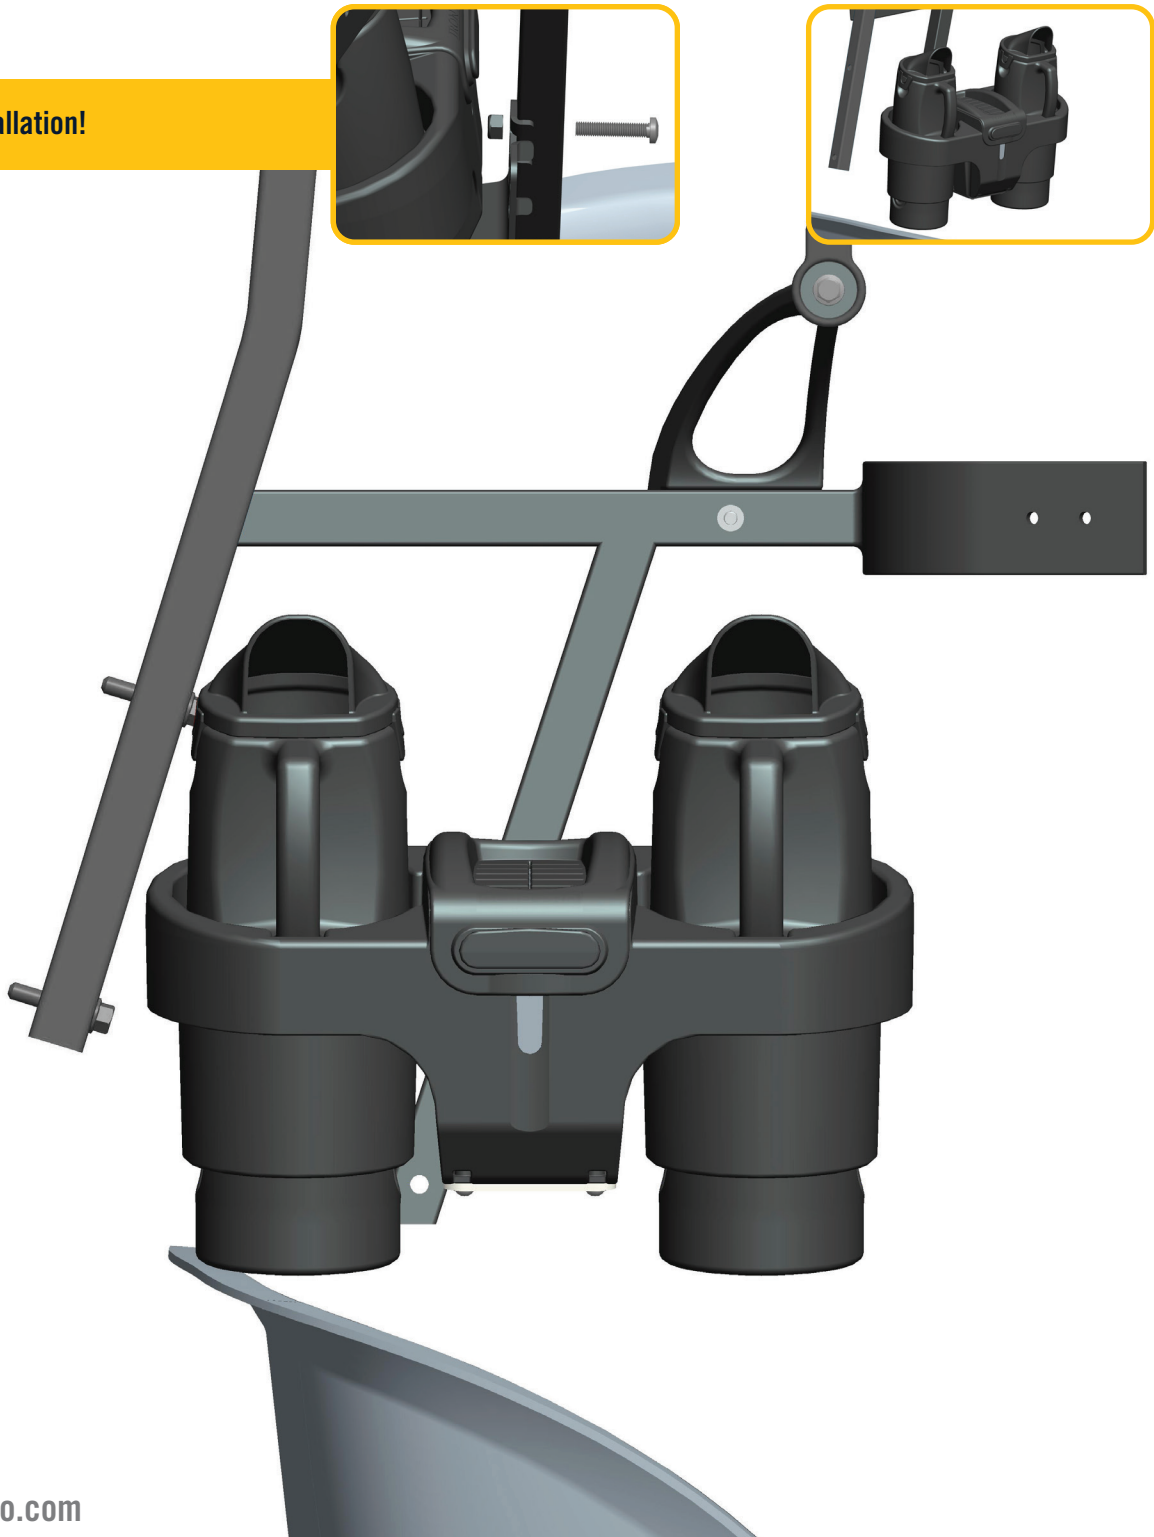

THE DIVOT STATION

- All new Divot Station for Yamaha Drive 2
- Iron Maid Club Cleaner + 2 Quiksand Bottles
- Clean your iron and fill divot from one convenient location
- Mount three accessories with a single bolt and nut
- No drilling required
- Durable powder coated steel bracket

Single bolt installation!

www.clubpro.com

800.467.2844 info@clubpro.com

AUGUSTA, GA | DEER PARK, NY | DETROIT, MI | LOUISVILLE, KY | SANTIAGO D.R.